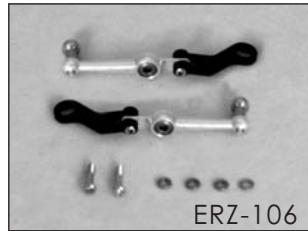

UP GRADE PARTS 升级件明细

ERZ-101  
Metal main blade clamp set

ERZ-102  
Metal main blade housing

ERZ-103  
Metal Seesaw

ERZ-104  
Metal Sf-arm set

ERZ-105  
Metal Fly bar caddles

ERZ-106  
Metal Washout control arm

ERZ-107  
Metal washout base set

ERZ-108  
Metal Tail blade clamp set

ERZ-109  
Metal Swash plate set

ERZ-110  
Metal Tail driven set

ERZ-111  
Metal canopy mount part

ERZ-112  
Metal Tail blade controlling set

PRO.3252  
Fibre Glass Main Blade (325mm)

PRO.3251  
Carbon Fibre Main Blade (325mm)

PRO.0621  
Carbon Fibre Tail Rotor Blade (062mm)

PRO.C001  
Fibre Glass canopy