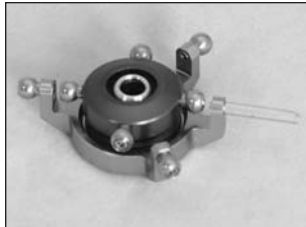

UP GRADE PARTS 升级件明细

ERZ-101  
Metal main blade clamp set

ERZ-102  
Metal main blade housing

ERZ-103  
Metal Seesaw

ERZ-104  
Metal Sf-arm set

ERZ-105  
Metal Fly bar caddles

ERZ-106  
Metal Washout control arm

ERZ-107  
Metal washout base set

ERZ-108  
Metal Tail blade clamp set

ERZ-109  
Metal Swash plate set

ERZ-110  
Metal Tail driven set

ERZ-111  
Metal canopy mount part

ERZ-112  
Metal Tail blade controlling set

PRO.3252  
Fibre Glass Main Blade (325mm)

PRO.3251  
Carbon Fibre Main Blade (325mm)

PRO.0621  
Carbon Fibre Tail Rotor Blade (062mm)

PRO.C001  
Fibre Glass canopy