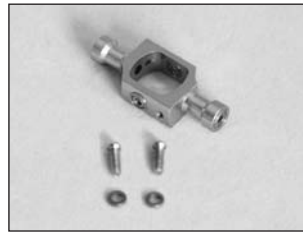

UP GRADE PARTS 升级件明细

ERZ-101  
Metal main blade clamp set

ERZ-102  
Metal main blade housing

ERZ-103  
Metal Seesaw

ERZ-104  
Metal Sf-arm set

ERZ-105  
Metal Fly bar caddles

ERZ-106  
Metal Washout control arm

ERZ-107  
Metal washout base set

ERZ-108  
Metal Tail blade clamp set

ERZ-109  
Metal Swash plate set

ERZ-110  
Metal Tail driven set

ERZ-111  
Metal canopy mount part

ERZ-112  
Metal Tail blade controlling set

PRO.3252  
Fibre Glass Main Blade (325mm)

PRO.3251  
Carbon Fibre Main Blade (325mm)

PRO.0621  
Carbon Fibre Tail Rotor Blade (062mm)

PRO.C001  
Fibre Glass canopy