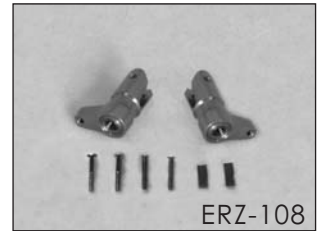

UP GRADE PARTS 升级件明细

ERZ-101  
Metal main blade clamp set

ERZ-102  
Metal main blade housing

ERZ-103  
Metal Seesaw

ERZ-104  
Metal Sf-arm set

ERZ-105  
Metal Fly bar caddles

ERZ-106  
Metal Washout control arm

ERZ-107  
Metal washout base set

ERZ-108  
Metal Tail blade clamp set

ERZ-109  
Metal Swash plate set

ERZ-110  
Metal Tail driven set

ERZ-111  
Metal canopy mount part

ERZ-112  
Metal Tail blade controlling set

PRO.3252  
Fibre Glass Main Blade (325mm)

PRO.3251  
Carbon Fibre Main Blade (325mm)

PRO.0621  
Carbon Fibre Tail Rotor Blade (062mm)

PRO.C001  
Fibre Glass canopy