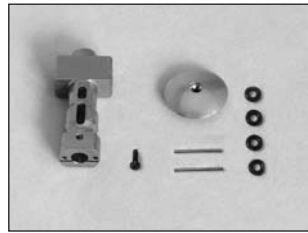

UP GRADE PARTS 升级件明细

ERZ-101  
Metal main blade clamp set

ERZ-102  
Metal main blade housing

ERZ-103  
Metal Seesaw

ERZ-104  
Metal Sf-arm set

ERZ-105  
Metal Fly bar caddles

ERZ-106  
Metal Washout control arm

ERZ-107  
Metal washout base set

ERZ-108  
Metal Tail blade clamp set

ERZ-109  
Metal Swash plate set

ERZ-110  
Metal Tail driven set

ERZ-111  
Metal canopy mount part

ERZ-112  
Metal Tail blade controlling set