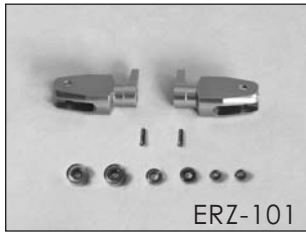

UP GRADE PARTS 升级件明细

ERZ-101  
Metal main blade clamp set

ERZ-102  
Metal main blade housing

ERZ-103  
Metal Seesaw

ERZ-104  
Metal Sf-arm set

ERZ-105  
Metal Fly bar caddles

ERZ-106  
Metal Washout control arm

ERZ-107  
Metal washout base set

ERZ-108  
Metal Tail blade clamp set

ERZ-109  
Metal Swash plate set

ERZ-110  
Metal Tail driven set

ERZ-111  
Metal canopy mount part

ERZ-112  
Metal Tail blade controlling set

PRO.3252  
Fibre Glass Main Blade (325mm)

PRO.3251  
Carbon Fibre Main Blade (325mm)

PRO.0621  
Carbon Fibre Tail Rotor Blade (062mm)

PRO.C001  
Fibre Glass canopy