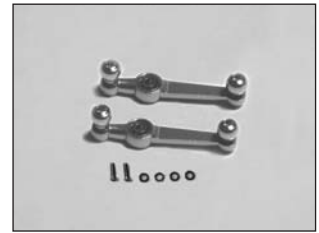

UP GRADE PARTS 升级件明细

ERZ-101  
Metal main blade clamp set

ERZ-102  
Metal main blade housing

ERZ-103  
Metal Seesaw

ERZ-104  
Metal Sf-arm set

ERZ-105  
Metal Fly bar caddles

ERZ-106  
Metal Washout control arm

ERZ-107  
Metal washout base set

ERZ-108  
Metal Tail blade clamp set

ERZ-109  
Metal Swash plate set

ERZ-110  
Metal Tail driven set

ERZ-111  
Metal canopy mount part

ERZ-112  
Metal Tail blade controlling set

PRO.3252  
Fibre Glass Main Blade (325mm)

PRO.3251  
Carbon Fibre Main Blade (325mm)

PRO.0621  
Carbon Fibre Tail Rotor Blade (062mm)

PRO.C001  
Fibre Glass canopy