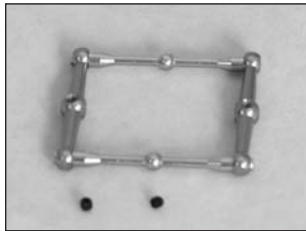

UP GRADE PARTS 升级件明细

ERZ-101  
Metal main blade clamp set

ERZ-102  
Metal main blade housing

ERZ-103  
Metal Seesaw

ERZ-104  
Metal Sf-arm set

ERZ-105  
Metal Fly bar caddles

ERZ-106  
Metal Washout control arm

ERZ-107  
Metal washout base set

ERZ-108  
Metal Tail blade clamp set

ERZ-109  
Metal Swash plate set

ERZ-110  
Metal Tail driven set

ERZ-111  
Metal canopy mount part

ERZ-112  
Metal Tail blade controlling set

PRO.3252  
Fibre Glass Main Blade (325mm)

PRO.3251  
Carbon Fibre Main Blade (325mm)

PRO.0621  
Carbon Fibre Tail Rotor Blade (062mm)

PRO.C001  
Fibre Glass canopy